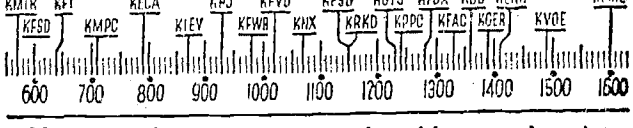

# YOUR Radio TODAY

Most network programs are now heard here one hour later due to eastern daylight saving time changes.

Time	Station	Program
5:30 A.M.	KRKC	Chuck Wagon Roundup.
	KGFJ	Sunrise Serenade.
5:45 A.M.	KFI	Nat. Farm Home Markets.
	KRKC	News.
6 to 7 A.M.	KMTR	Spanish Music.
	KFAC	Musical Clock.
7 A.M.	KGER	News.
	KECA	Fleetwood Lawton.
7:15 A.M.	KFOX	El Despertador.
	KGER	Aubrey Lee to 8.
7:30 A.M.	KFAC	Musical Clock.
	KRKC	News.
7:45 A.M.	KFWB	News.
	KRKC	News.
8 A.M.	KHJ	Organ.
	KRKC	News.
8:15 A.M.	KFOX	Talk.
	KGER	Mizpah Hour.
8:30 A.M.	KECA	News.
	KFAC	W.P.A. Prog.
8:45 A.M.	KGFJ	Medical.
	KFI	Musical.
9 A.M.	KECA	Fed. Churches.
	KMPC	News.
9:15 A.M.	KFAC	Musical.
	KECA	Howard Rona.
9:30 A.M.	KECA	40 Plus Associates.
	KFI	Youth Call.
9:45 A.M.	KRKC	News.
	KGER	Full Gospel.
10 A.M.	KGFJ	News, Stocks.
	KMPC	News.
10:15 A.M.	KHJ	World Series Baseball.
	KGER	Rev. Ite.
10:30 A.M.	KFOX	Orch.
	KMTR	Special Events.
10:45 A.M.	KGER	Essie L. Locoy.
	KFVD	Serenade.
11 A.M.	KMTR	Dr. Talbot.
	KMPC	Stockmen's Trails.
11:15 A.M.	KMPC	News.
	KFAC	Musical.
11:30 A.M.	KFVD	Pianos.
	KFOX	News.
11:45 A.M.	KFOX	Dick Ross.
	KMPC	Musical.
12 NOON	KGER	News.
	KFVD	Musical.
12:15 P.M.	KGFJ	Roundup.
	KGER	Bob Carlin.
12:30 P.M.	KGER	News.
	KFAC	Musical.
12:45 P.M.	KGFJ	Musical.
	KECA	News.
1 P.M.	KNX	Football.
	KHJ	News.
1:15 P.M.	KFAC	Sat. Concert.
	KFOX	Favorites.
1:30 P.M.	KMTR	Pension Sweepstakes.
	KNX	Musical.
1:45 P.M.	KRKC	Singing Waiters.
	KNX	Sport News.
2 P.M.	KMPC	News.
	KFWB	Al Jarvis.
2:15 P.M.	KRKC	Musical.
	KHJ	Stanford vs. U.C.L.A.
2:30 P.M.	KNX	Elmer Davis.
	KGFJ	Concert.
2:45 P.M.	KFOX	Music.
	KFI	Songs.
3 P.M.	KFI	World Series Talk.
	KMTR	Sen. Wheeler.
3:15 P.M.	KMTR	Economic Trends.
	KGER	L.B. Band.
3:30 P.M.	KFVD	Thunder Theater.
	KNX	News.
3:45 P.M.	KFI	World Series Talk.
	KMTR	Sen. Wheeler.
4 P.M.	KFVD	News.
	KECA	Football.
4:15 P.M.	KFVD	Music.
	KGER	Interview.
4:30 P.M.	KFI	Defense Bonds.
	KGER	Geo. Strasse.
4:45 P.M.	KFAC	Musical.
	KFAC	Musical.
5 P.M.	KNX	Sports.
	KFVD	News.
5:15 P.M.	KGFJ	Musical.
	KMTR	Special Events.
5:30 P.M.	KFOX	Tunes.
	KMTR	Special Events.
5:45 P.M.	KFI	News.
	KRKC	News.
6 P.M.	KGER	News.
	KFAC	Musical.
6:15 P.M.	KFOX	Talk.
	KHJ	Envoys.
6:30 P.M.	KRKC	Football Results.
	KGFJ	Musical.
6:45 P.M.	KMTR	Recreation Dept.
	KHJ	Sports.
7 P.M.	KMPC	Football Forum.
	KHJ	John B. Hushes.
7:15 P.M.	KRKC	Musical.
	KNX	Public Affairs.
7:30 P.M.	KFAC	Musical.
	KHJ	Organ.
7:45 P.M.	KFAC	Musical.
	KHJ	Organ.
8 P.M.	KFAC	Musical.
	KHJ	Organ.
8:15 P.M.	KFAC	Musical.
	KHJ	Organ.
8:30 P.M.	KFAC	Musical.
	KHJ	Organ.
8:45 P.M.	KFAC	Musical.
	KHJ	Organ.
9 P.M.	KFAC	Musical.
	KHJ	Organ.
9:15 P.M.	KFAC	Musical.
	KHJ	Organ.
9:30 P.M.	KFAC	Musical.
	KHJ	Organ.
9:45 P.M.	KFAC	Musical.
	KHJ	Organ.
10 P.M.	KFAC	Musical.
	KHJ	Organ.
10:15 P.M.	KFAC	Musical.
	KHJ	Organ.
10:30 P.M.	KFAC	Musical.
	KHJ	Organ.
10:45 P.M.	KFAC	Musical.
	KHJ	Organ.
11 P.M.	KFAC	Musical.
	KHJ	Organ.
11:15 P.M.	KFAC	Musical.
	KHJ	Organ.
11:30 P.M.	KFAC	Musical.
	KHJ	Organ.
11:45 P.M.	KFAC	Musical.
	KHJ	Organ.
12 MIDNIGHT	KFAC	Musical.
	KHJ	Organ.